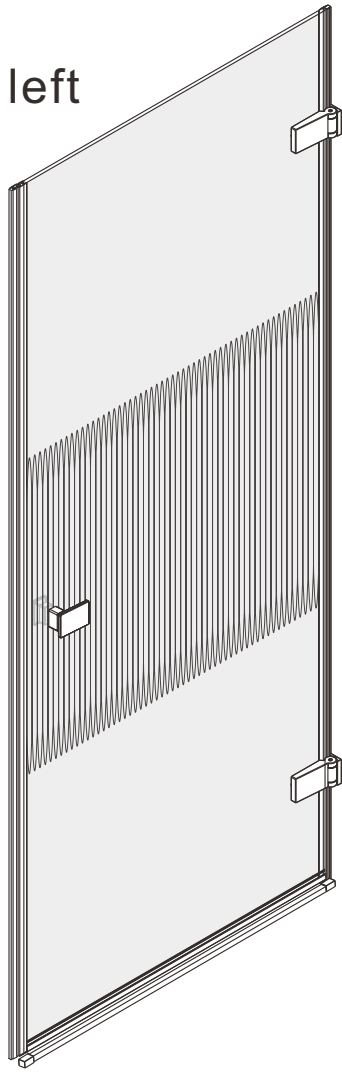

SET SQUARE

PENCIL

DRILL BITS: 1/8", 3/16" ET 1/4"  
\*MASONRY DRILL BIT

SCREWS

left

right

## Continue

**A** 02

Continue

**A** 03

Continue

**A** 04