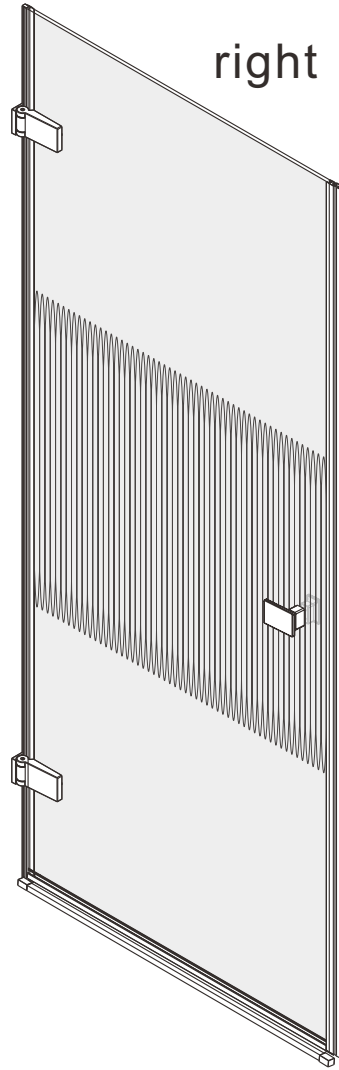

SET SQUARE

PENCIL

DRILL BITS: 1/8", 3/16" ET 1/4"  
\*MASONRY DRILL BIT

SCREWS

left

right

# Installation

**A** 01

SIZE	X,mm
800	780~790
900	880~890

## Continue

**A** 02

Continue

**A** 03

Continue

**A** 04